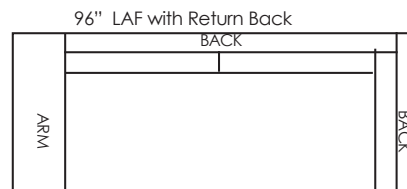

# LANCASTER

**126"W x 108"D Sectional**

-LAF 56"W 1-Arm Open End

-Floating 30"W Ottoman

-RAF 108"W Return Back

## ROBERTA SECTIONAL 8665

D40 H26/33

AH20 AW11 SD26 SH18

Roberta bench seats standard • Ask about optional cushion configurations and custom sectionals  
2"H x 3" Square Recessed Legs • Call for Pricing and Yardage Estimates