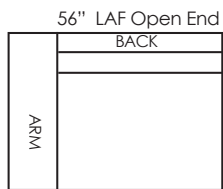

# LANCASTER

**126"W x 108"D Sectional**

-LAF 56"W 1-Arm Open End

-Floating 30"W Ottoman

-RAF 108"W Return Back

## ROBERTA SECTIONAL 8665

D40 H26/33

AH20 AW11 SD26 SH18

Roberta bench seats standard • Ask about optional cushion configurations and custom sectionals  
2"H x 3" Square Recessed Legs • Call for Pricing and Yardage Estimates