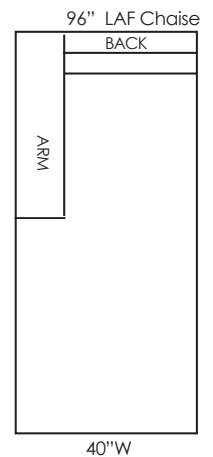

# LANCASTER

**126"W x 108"D Sectional**

-LAF 56"W 1-Arm Open End

-Floating 30"W Ottoman

-RAF 108"W Return Back

## ROBERTA SECTIONAL 8665

D40 H26/33

AH20 AW11 SD26 SH18

Roberta bench seats standard • Ask about optional cushion configurations and custom sectionals  
2"H x 3" Square Recessed Legs • Call for Pricing and Yardage Estimates

ALL UNITS AVAILABLE IN LEFT OR RIGHT FACING