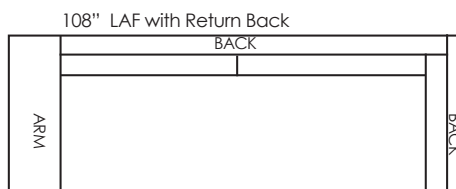

# LANCASTER

**126"W x 108"D Sectional**

-LAF 56"W 1-Arm Open End

-Floating 30"W Ottoman

-RAF 108"W Return Back

## ROBERTA SECTIONAL 8665

D40 H26/33

AH20 AW11 SD26 SH18

Roberta bench seats standard • Ask about optional cushion configurations and custom sectionals  
2"H x 3" Square Recessed Legs • Call for Pricing and Yardage Estimates

ALL UNITS AVAILABLE IN LEFT OR RIGHT FACING