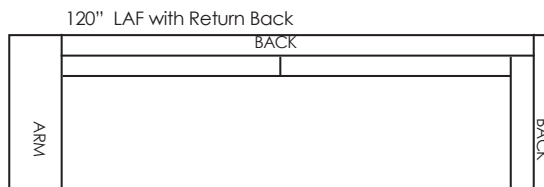

# LANCASTER

**126"W x 108"D Sectional**

-LAF 56"W 1-Arm Open End

-Floating 30"W Ottoman

-RAF 108"W Return Back

## ROBERTA SECTIONAL 8665

D40 H26/33

AH20 AW11 SD26 SH18

Roberta bench seats standard • Ask about optional cushion configurations and custom sectionals  
2"H x 3" Square Recessed Legs • Call for Pricing and Yardage Estimates

ALL UNITS AVAILABLE IN LEFT OR RIGHT FACING