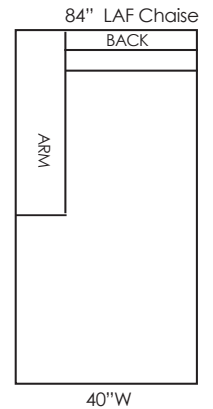

# LANCASTER

**126"W x 108"D Sectional**

-LAF 56"W 1-Arm Open End

-Floating 30"W Ottoman

-RAF 108"W Return Back

## ROBERTA SECTIONAL 8665

D40 H26/33

AH20 AW11 SD26 SH18

Roberta bench seats standard • Ask about optional cushion configurations and custom sectionals  
2"H x 3" Square Recessed Legs • Call for Pricing and Yardage Estimates

ALL UNITS AVAILABLE IN LEFT OR RIGHT FACING